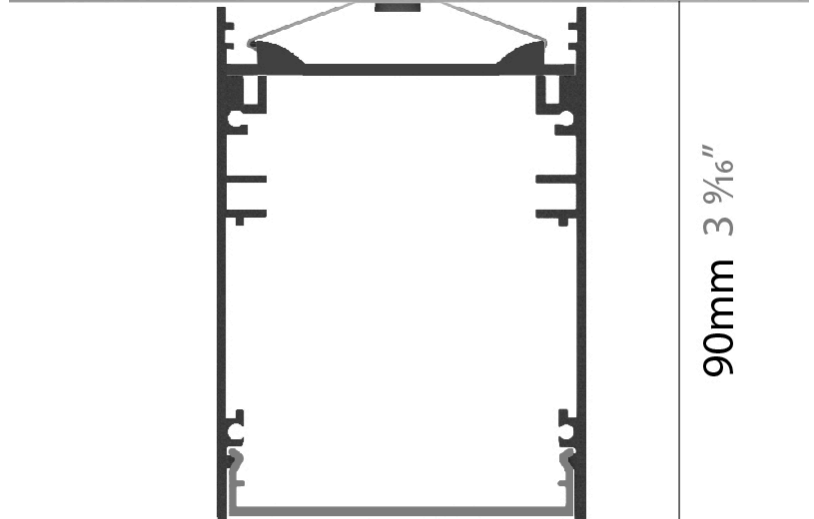

90mm 3 9/16"

65mm 2 9/16"

SUPER-G SLIM 65 SURFACE

A3SGS65-SUR-SYS

PROJECT _____

TYPE _____

SPECIFIER _____

QUANTITY _____